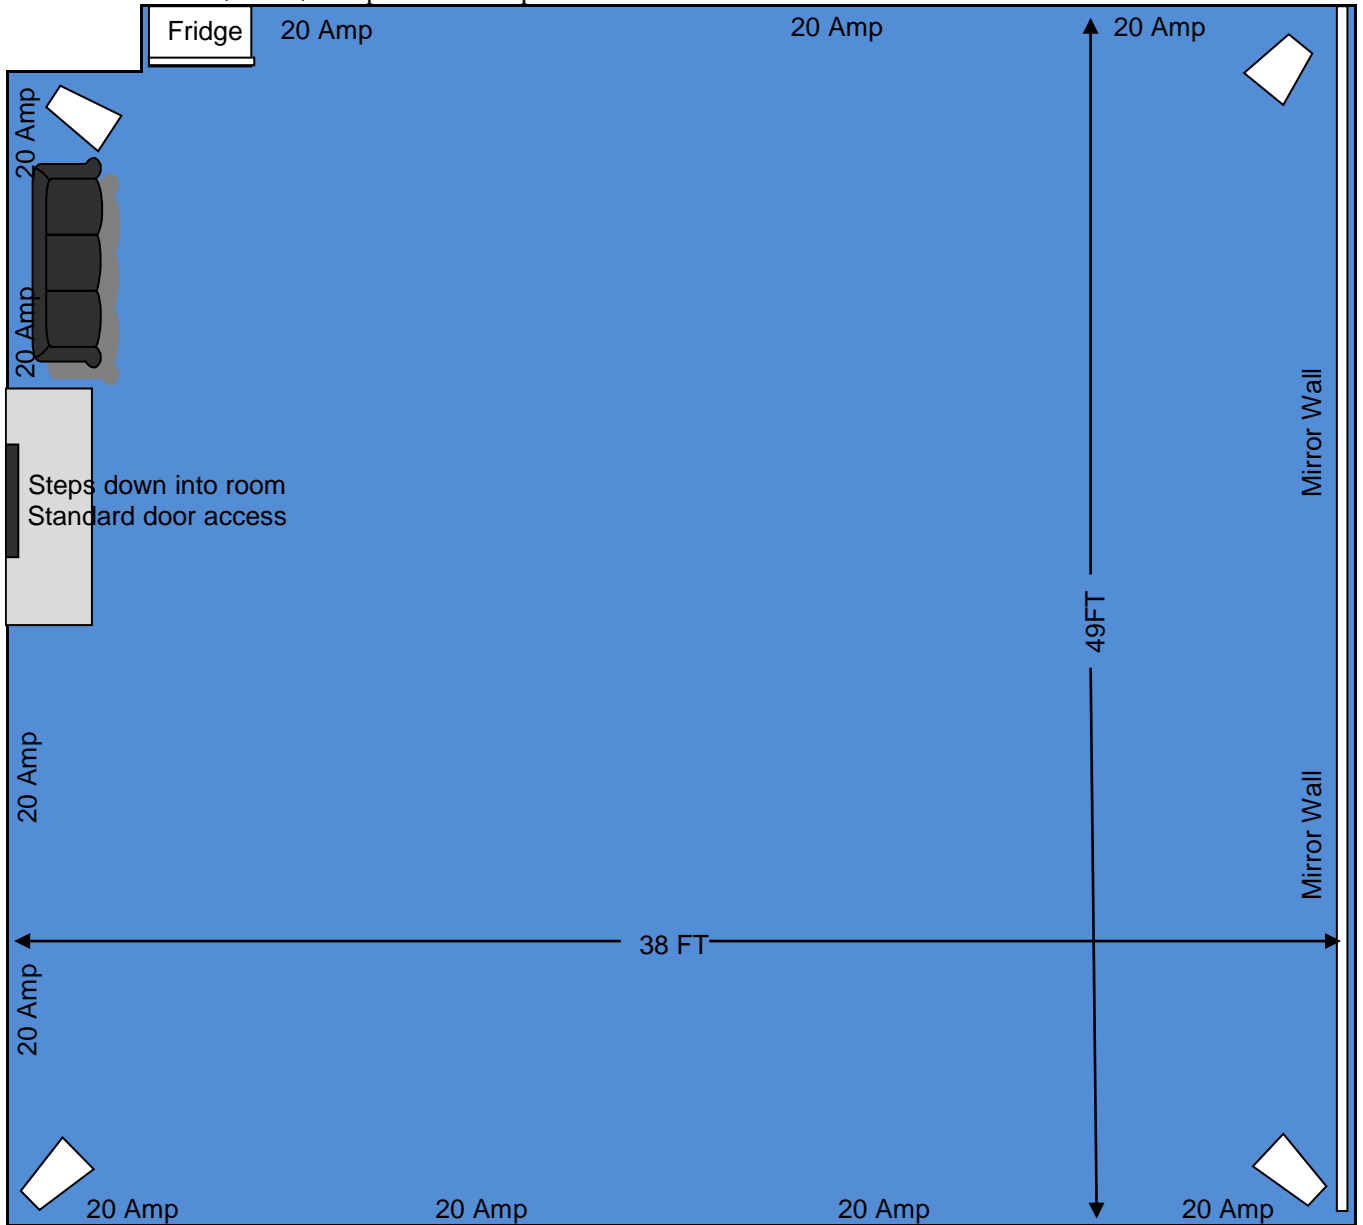

CenterStaging Studio 12

Power: 20Amp Circuits. Call for Additional
Floor: Sprung Harlequin Dance floor with Black Tile
Walls: Acoustical Treatment - Grey 49' Mirror wall
Height: 16 FT
Lighting: Fluorescent Ceiling lighting
Audio: Mackie Mixer 1604 / Mackie sidefills & Subs
 CD/IPOD/Computer Hook up

Staging: Built as requested - added charge
Studio Area: 1800 SQ. FT
Backline: added charge per spec
Internet: Wireless **Phone:** No

Main Office: 818.559.4333

www.CenterStaging.com