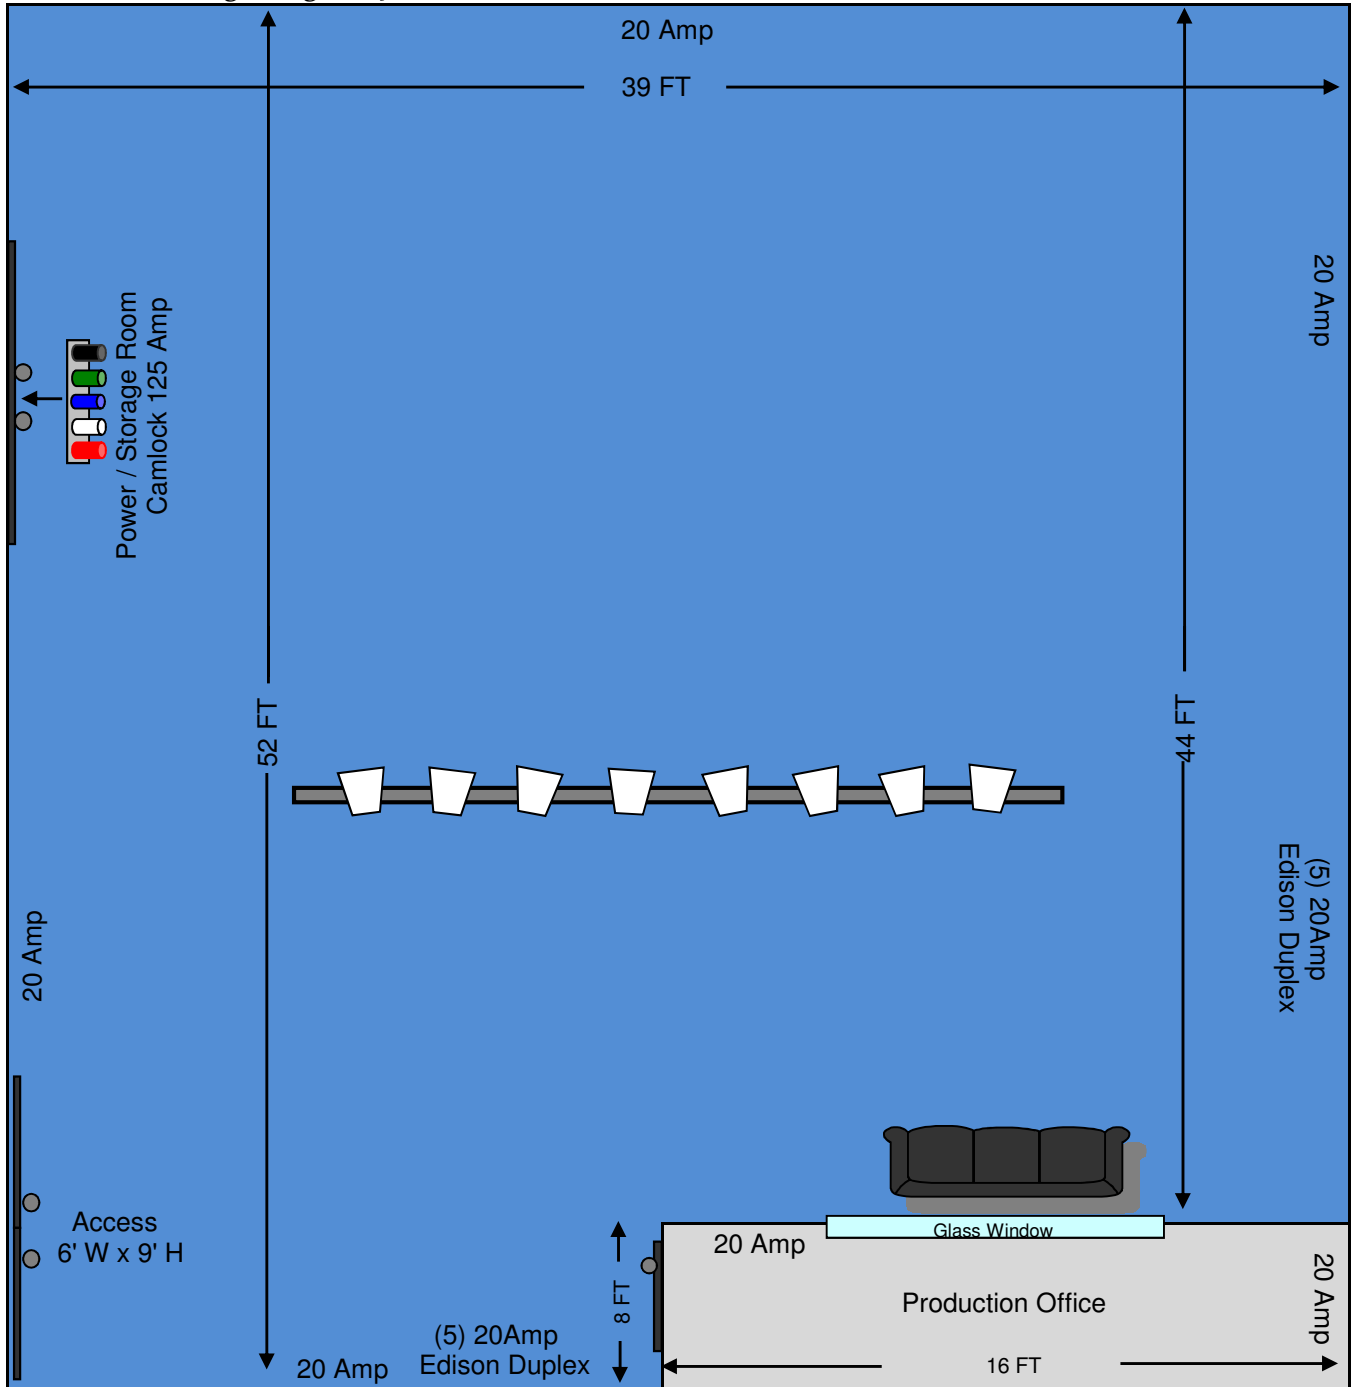

CenterStaging Studio 1

Power: Isolated 3 Phase Camlock Tails 125 Amp w / (10) Edison 20 Amp Duplex Wall Circuits
Floor: Ozoloc Vinyl Plank on Pad
Walls: Acoustical Treatment - Black & White
Height: 13 FT
Lighting: (8) Par 56 500W w / wall control dimmers
Audio: Meyer Monitor System w / sidefills & floor wedges
Staging: Built as requested - added charge
Studio Area: 2028 SQ. FT
Backline: added charge per spec
Internet: Wireless **Phone:** Yes
DigiDesign SC48 Monitor Console