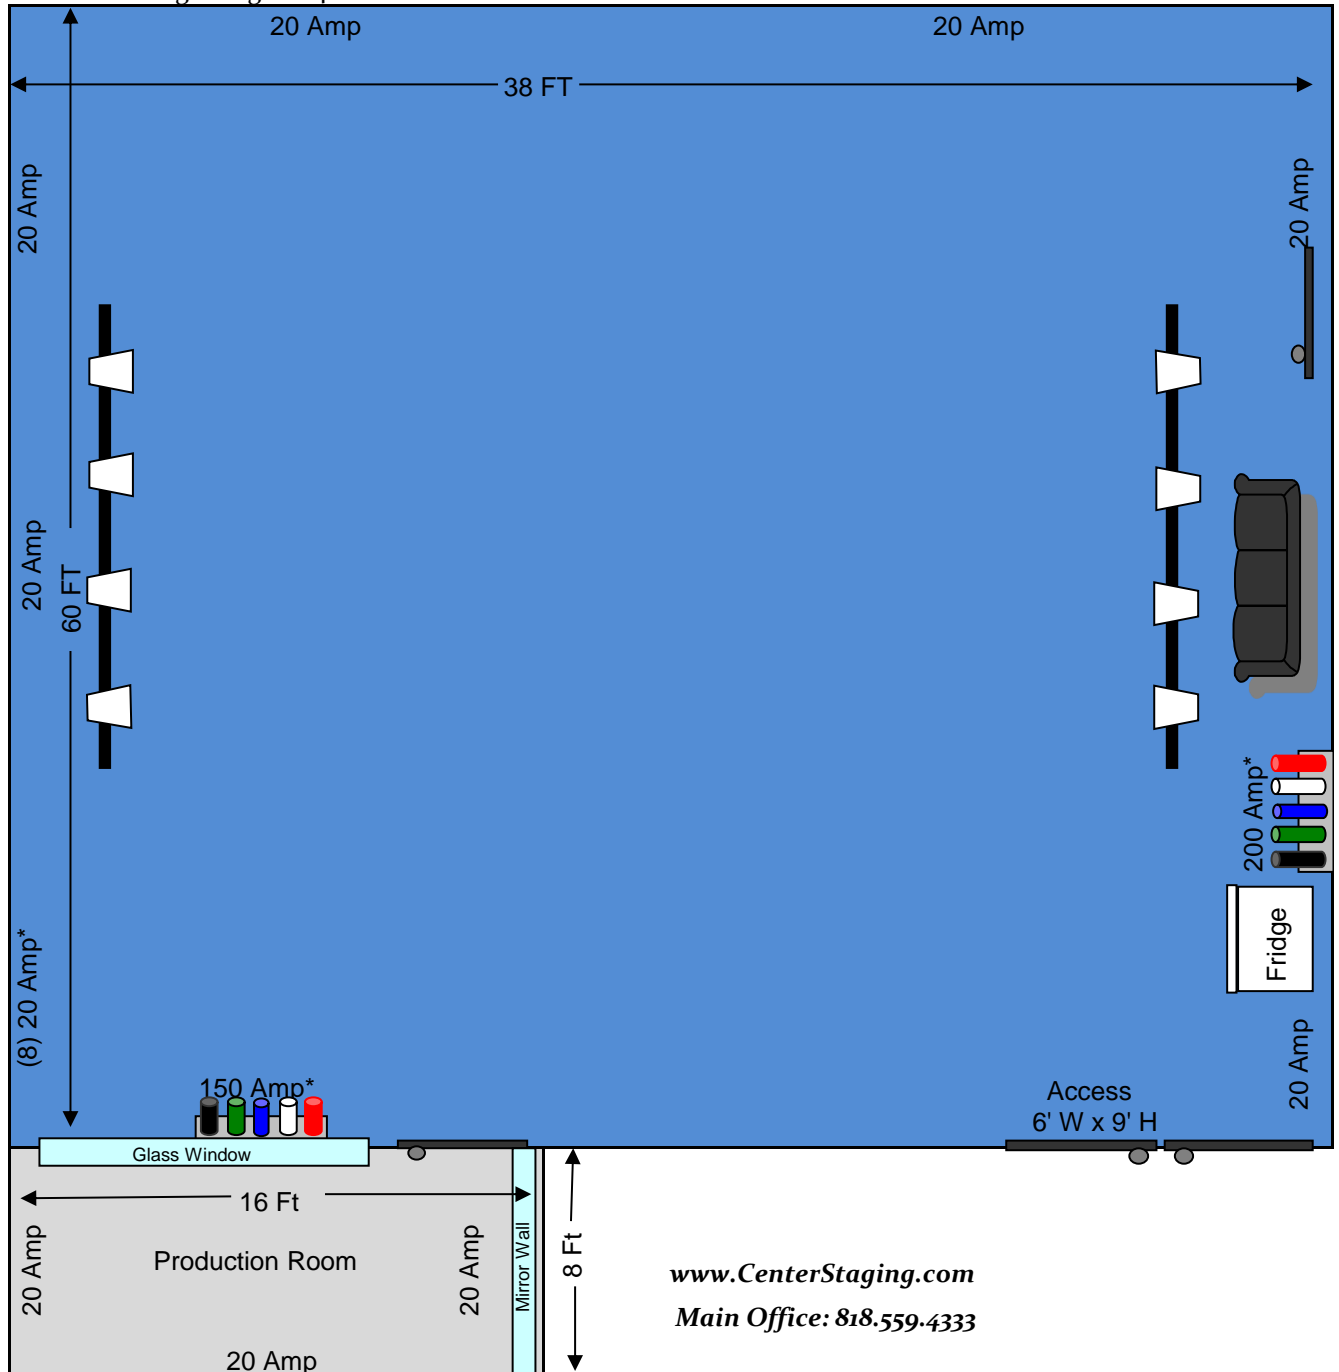

# CenterStaging Studio 10

- Power:** Isolated 200 Amp & 150 Amp 3 Phase Camlock w / (8) 20 Amp Wall Edison Circuits
- Floor:** Hickory Hardwood Dance Floor
- Walls:** Acoustical Treatment - Black
- Height:** 15 FT
- Lighting:** (8) Par 56 500W w / wall control dimmers
- Audio:** Meyer Monitor System w / sidefills & floor wedges  
DigiDesign SC48 Monitor Console
- Staging:** Built as requested - added charge
- Studio Area:** 2280 SQ. FT
- Backline:** added charge per spec
- Internet:** Wireless      **Phone:** Yes